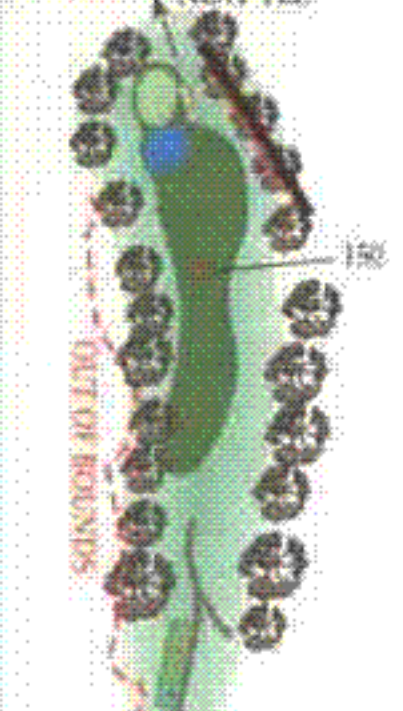

### DISTANCES

Distances shown on the sprinkler heads are in yards to the centre of the green.

## OLD COURSE GUIDE

# OLD COURSE

① 322 YARDS  
288 YARDS  
PAR 4

② 294 YARDS  
253 YARDS  
PAR 4

③ 158 YARDS  
114 YARDS  
PAR 3

⑦ 186 YARDS  
145 YARDS  
PAR 3

⑧ 338 YARDS  
272 YARDS  
PAR 4

⑨ 513 YARDS  
478 YARDS  
PAR 5

⑬ 392 YARDS  
381 YARDS  
PAR 4

⑭ 496 YARDS  
457 YARDS  
PAR 5

⑮ 373 YARDS  
344 YARDS  
PAR 4

④ 403 YARDS  
363 YARDS  
PAR 4

⑤ 193 YARDS  
134 YARDS  
PAR 3

⑥ 493 YARDS  
439 YARDS  
PAR 5

⑩ 395 YARDS  
308 YARDS  
PAR 4

⑪ 477 YARDS  
468 YARDS  
PAR 4