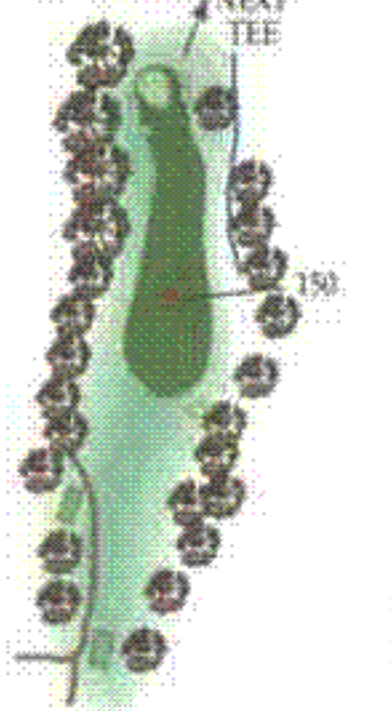

### DISTANCES

Distances shown on the sprinkler heads are in yards to the centre of the green.

# OLD COURSE

① 322 YARDS  
288 YARDS  
PAR 4

② 294 YARDS  
253 YARDS  
PAR 4

③ 158 YARDS  
114 YARDS  
PAR 3

⑦ 186 YARDS  
145 YARDS  
PAR 3

⑧ 338 YARDS  
272 YARDS  
PAR 4

⑨ 513 YARDS  
478 YARDS  
PAR 5

⑬ 392 YARDS  
381 YARDS  
PAR 4

⑭ 496 YARDS  
457 YARDS  
PAR 5

⑮ 373 YARDS  
344 YARDS  
PAR 4

④ 403 YARDS  
363 YARDS  
PAR 4

⑤ 193 YARDS  
134 YARDS  
PAR 3

⑥ 493 YARDS  
439 YARDS  
PAR 5

⑩ 395 YARDS  
308 YARDS  
PAR 4

⑪ 477 YARDS  
468 YARDS  
PAR 4

⑫ 162 YARDS  
132 YARDS  
PAR 3

⑯ 200 YARDS  
172 YARDS  
PAR 3

⑰ 478 YARDS  
459 YARDS  
PAR 5

⑱ 371 YARDS  
338 YARDS  
PAR 4